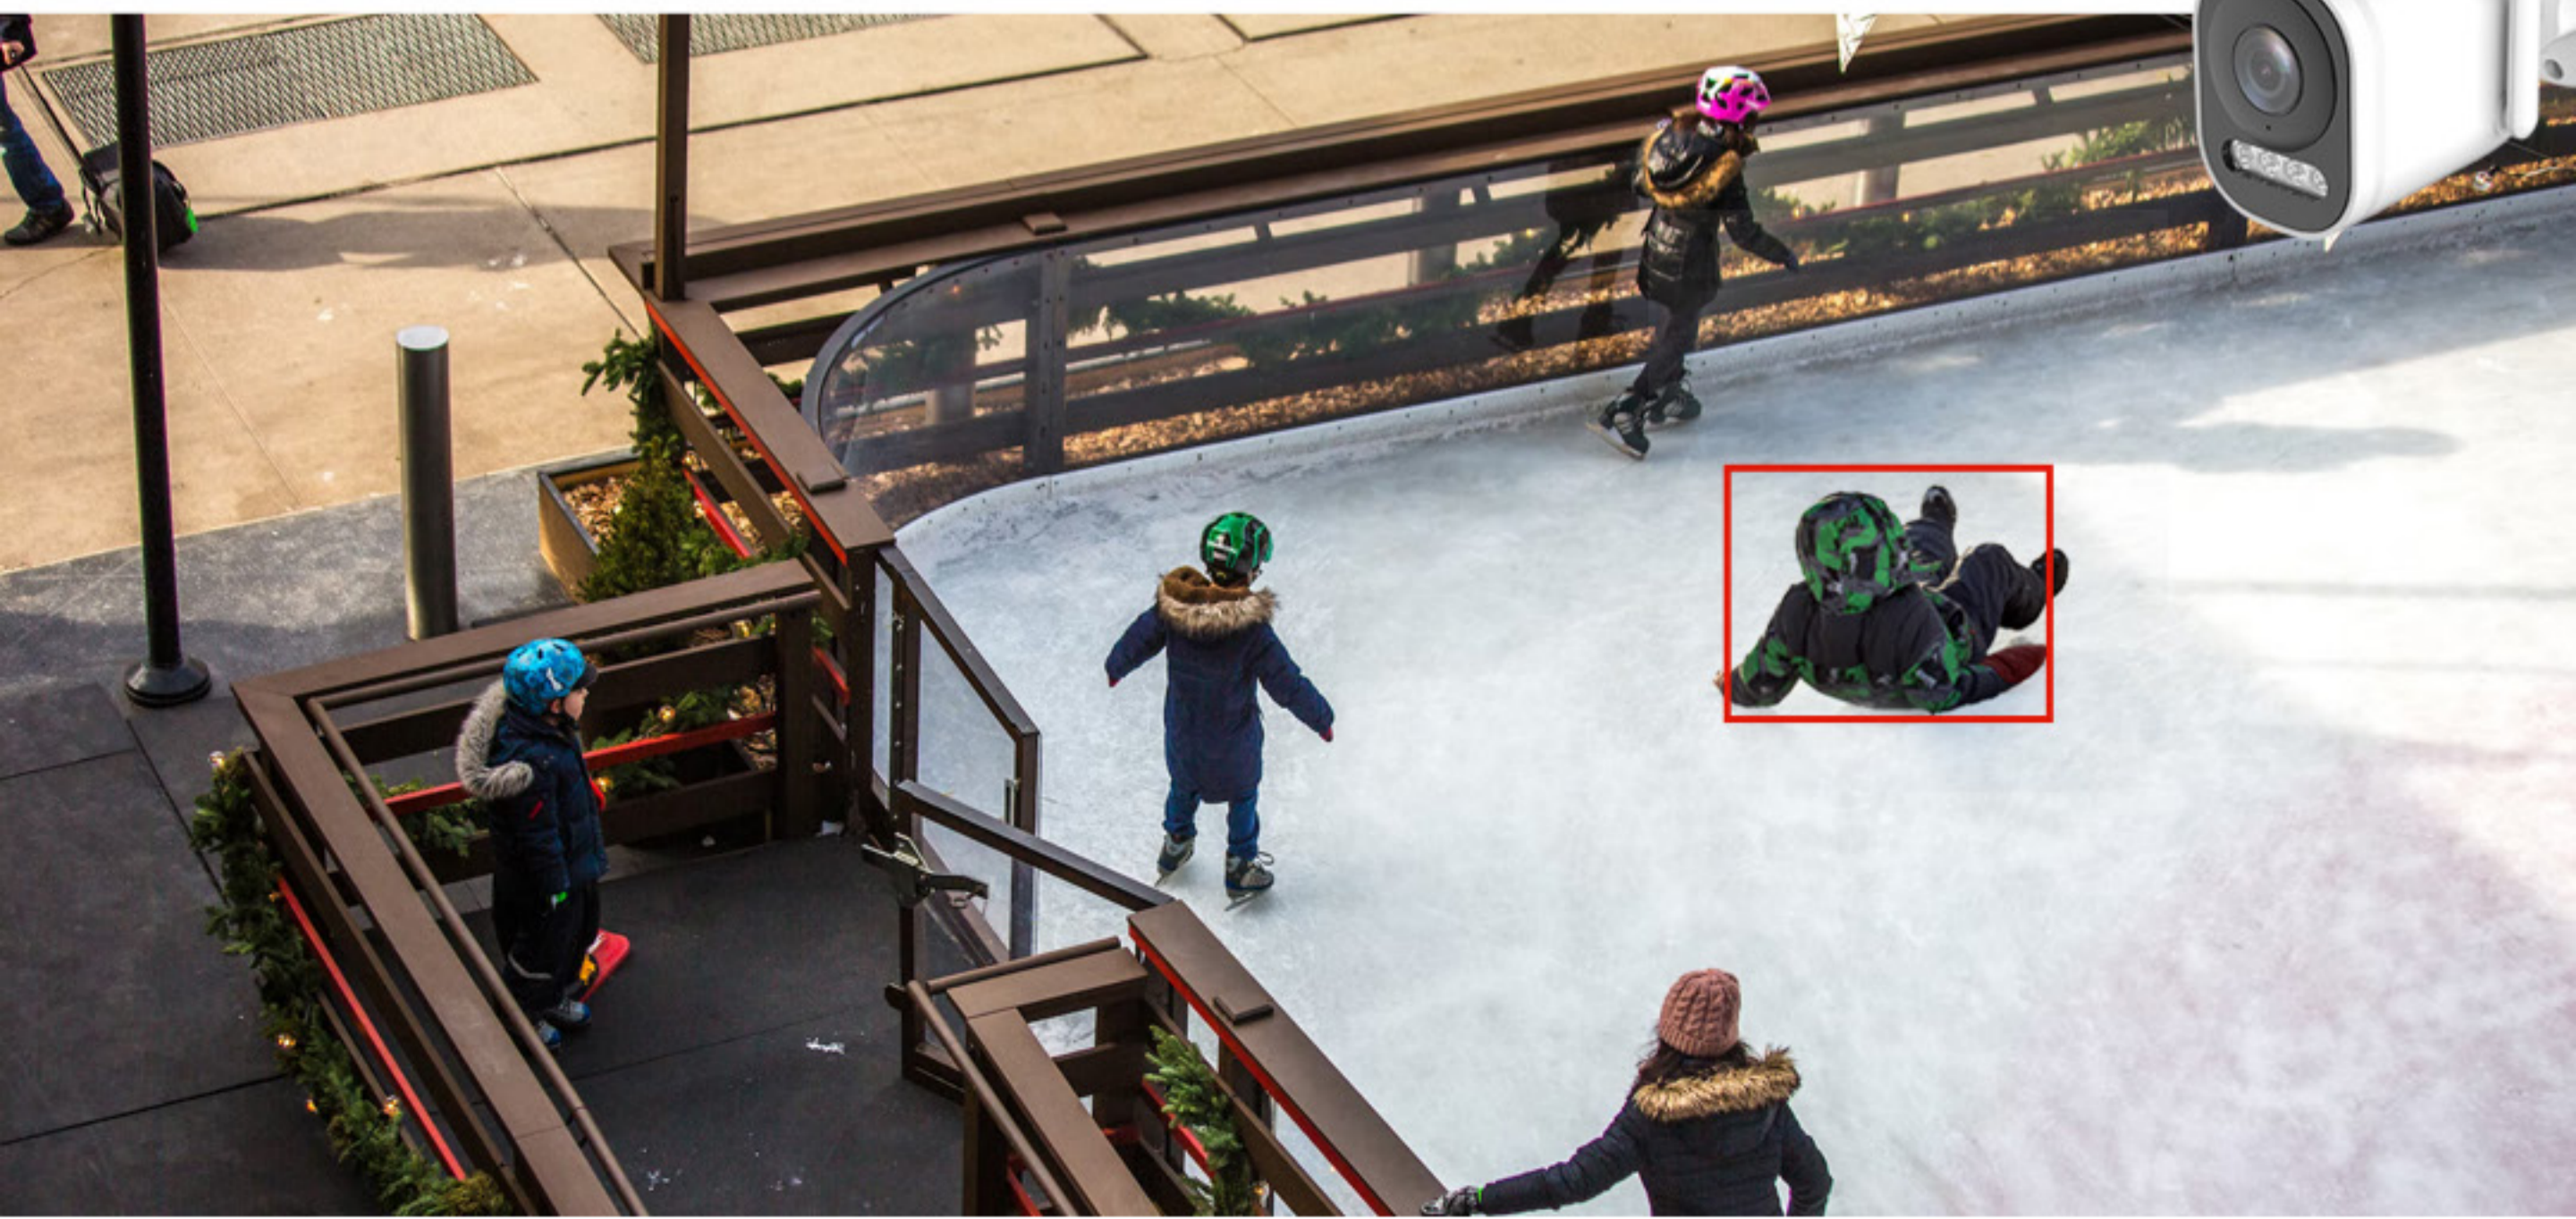

「 Fall Down Detection 」

When people fall down in your detection area, you will be alerted immediately.