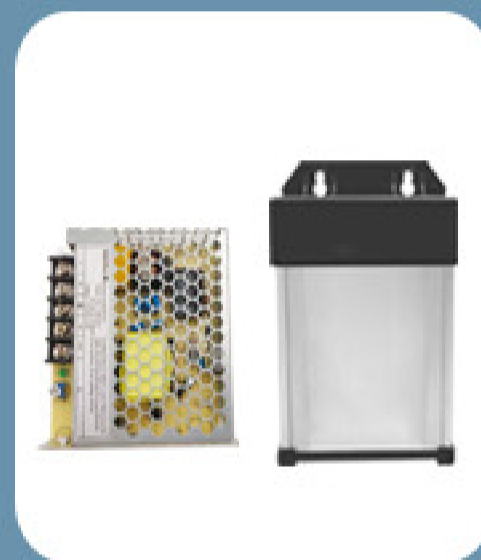

Accessories

Focus on your accessory needs, not just cctv products.

Power Box