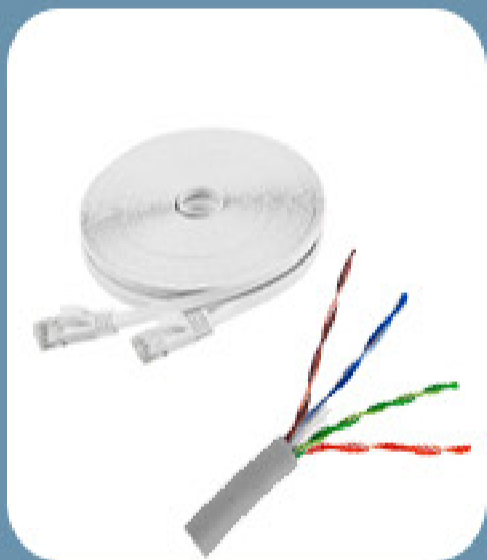

# Accessories

Focus on your accessory needs, not just cctv products.

Housing & Bracket

POE Switch

Power Supply

Power Box

LED Monitor

Cable

Video Balun

Cable Connector

Converter & Extender

4K H.265 Tester

LED Illuminator

CCTV Lens

Sound Monitor

Tool