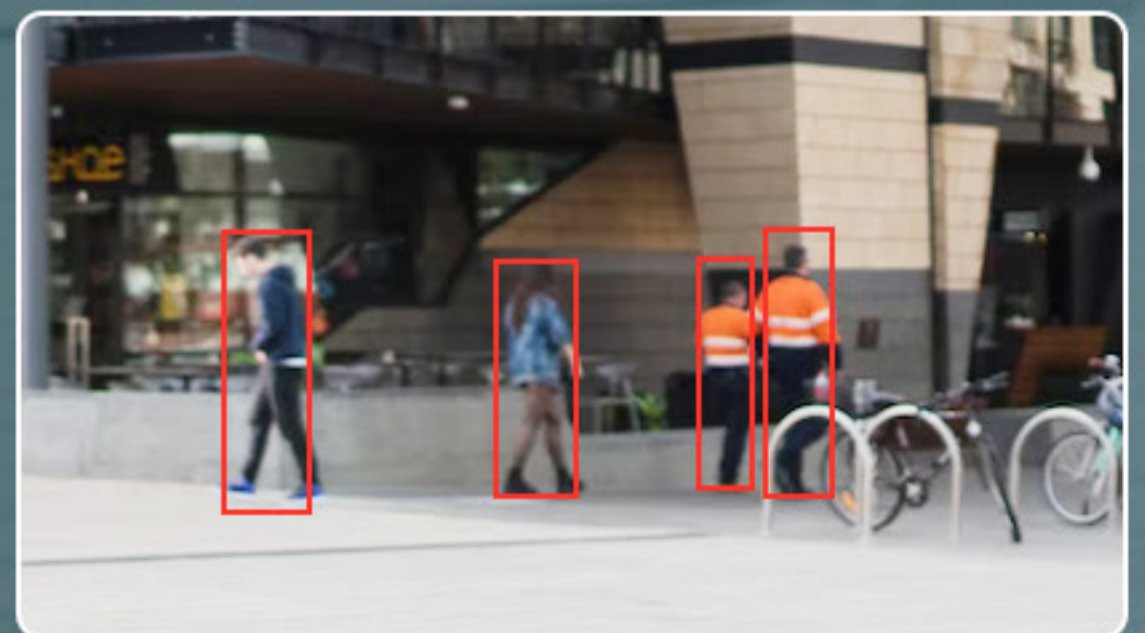

# AI Tracking

Speed Dome Camera

Combine the Panorama with details

**360° Panoramic View**

**Smart Analytics**

**18X/36X Optical Zoom**