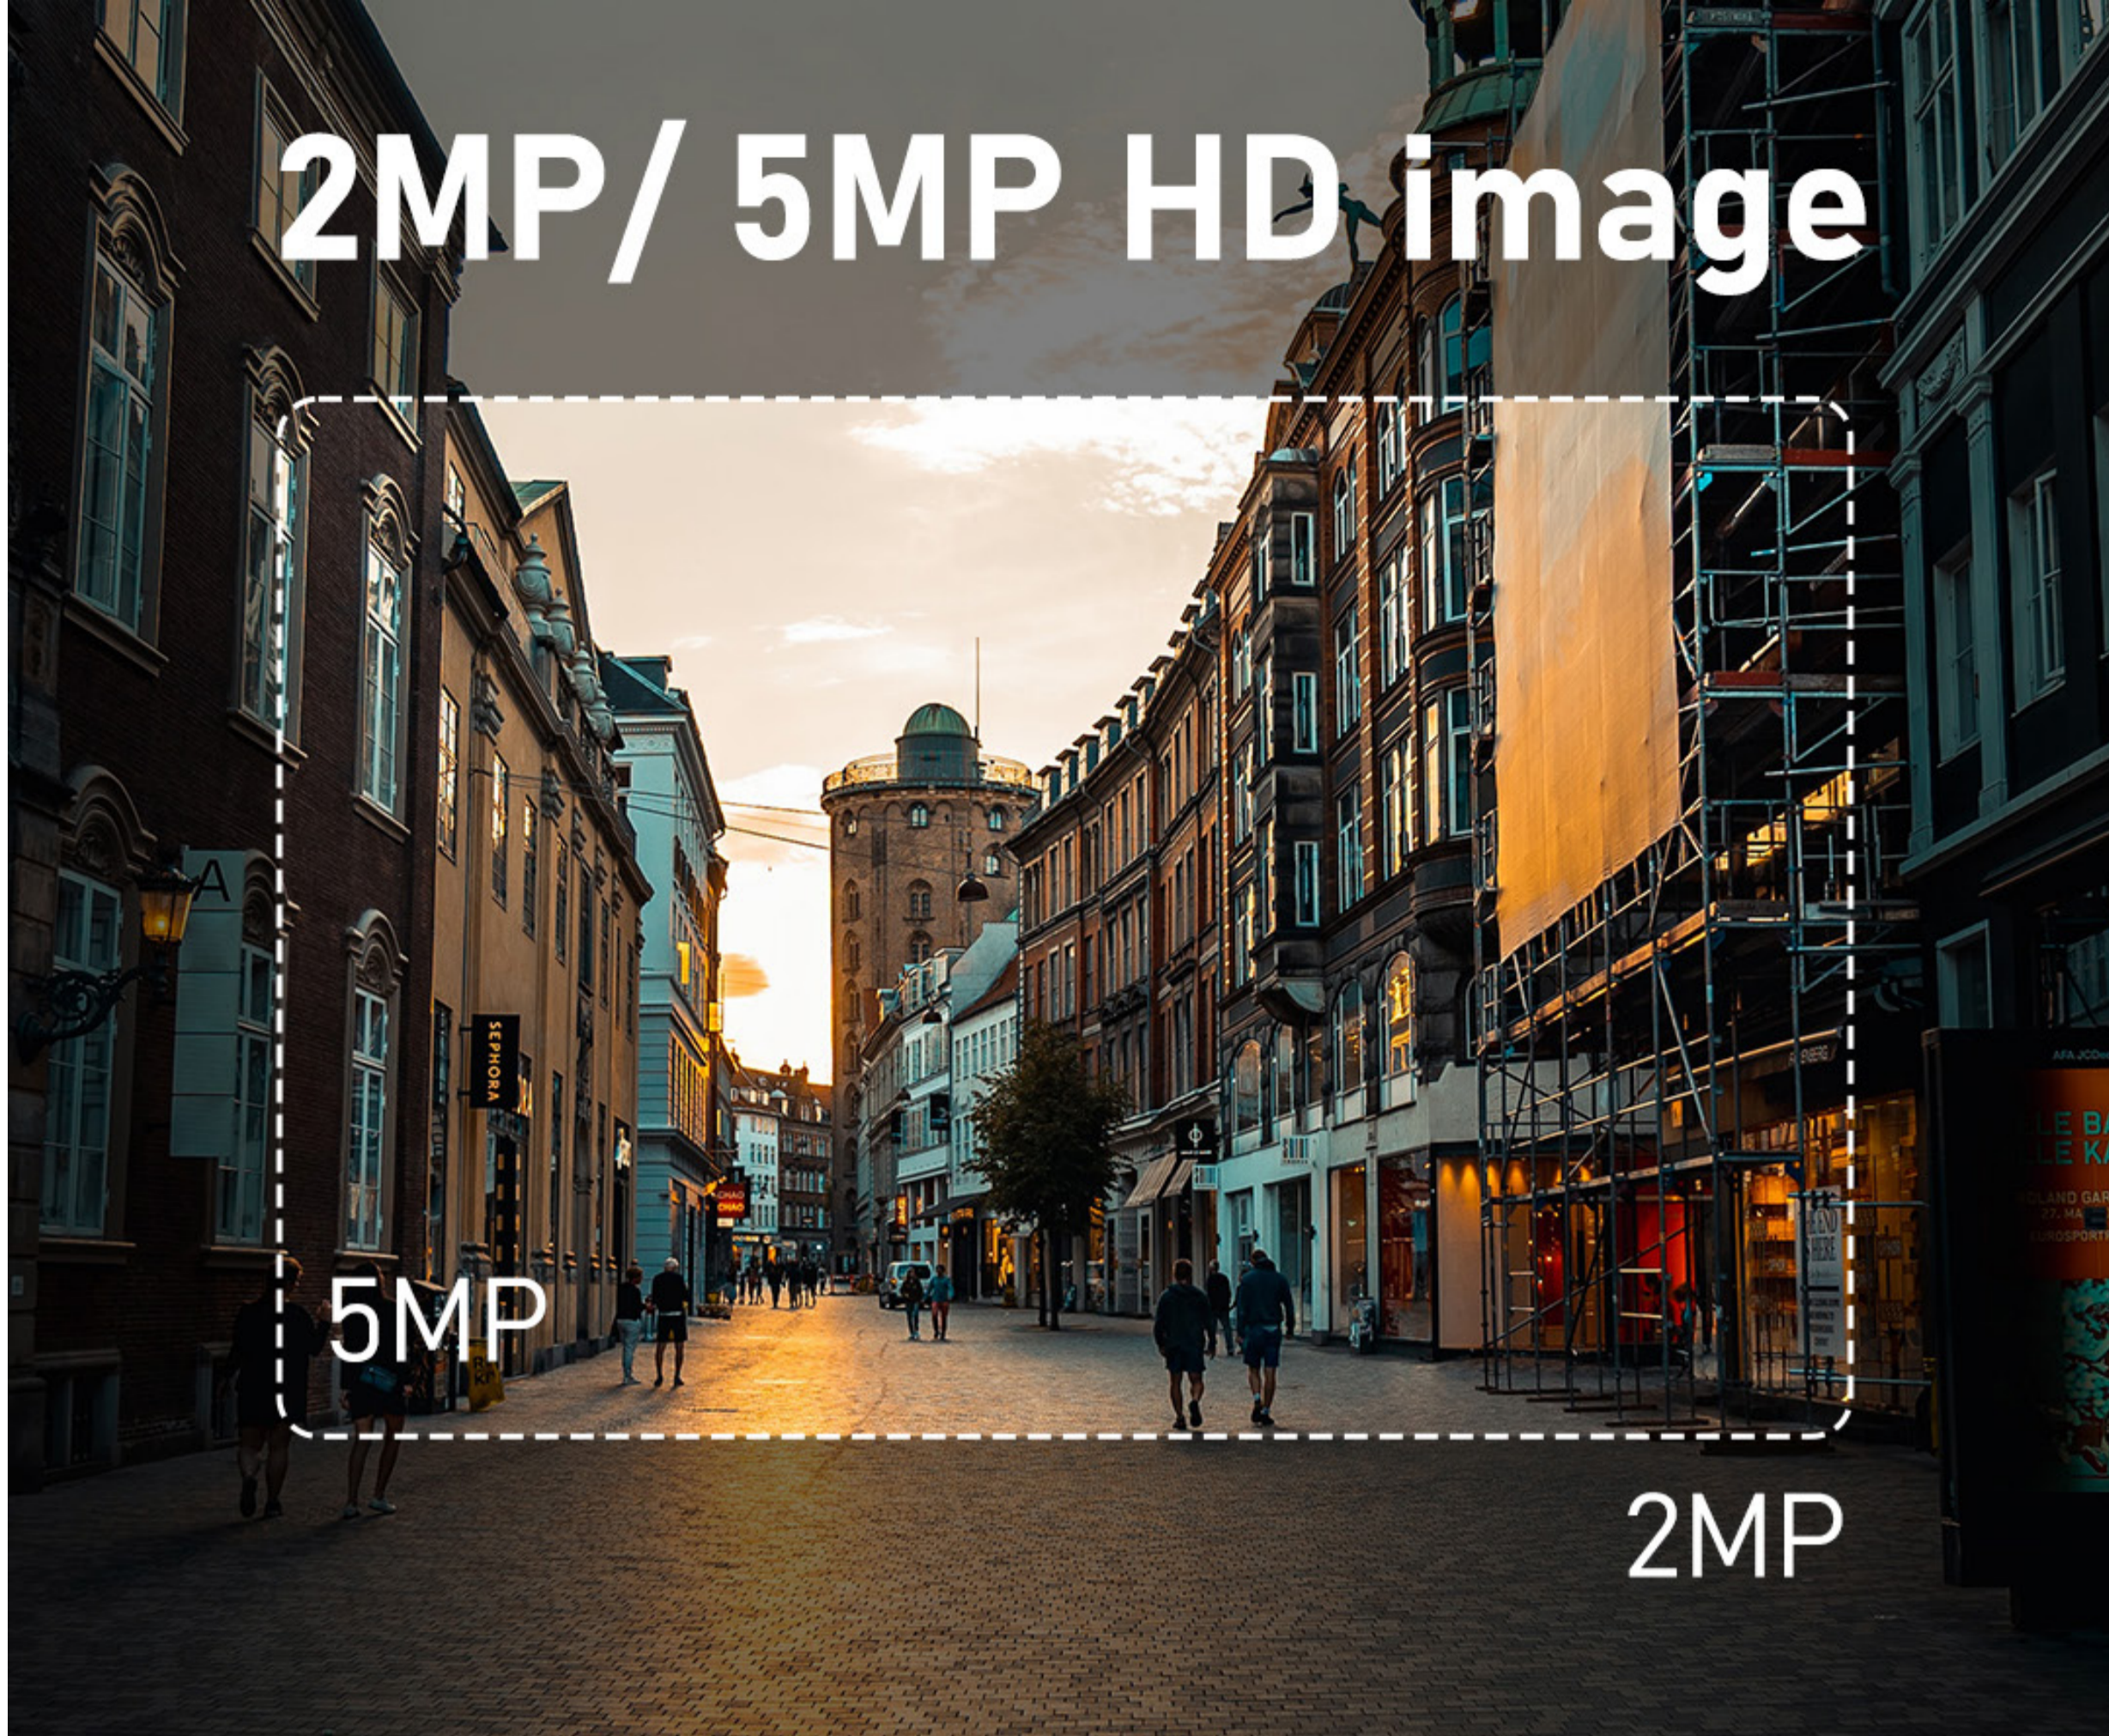

2MP/ 5MP HD image